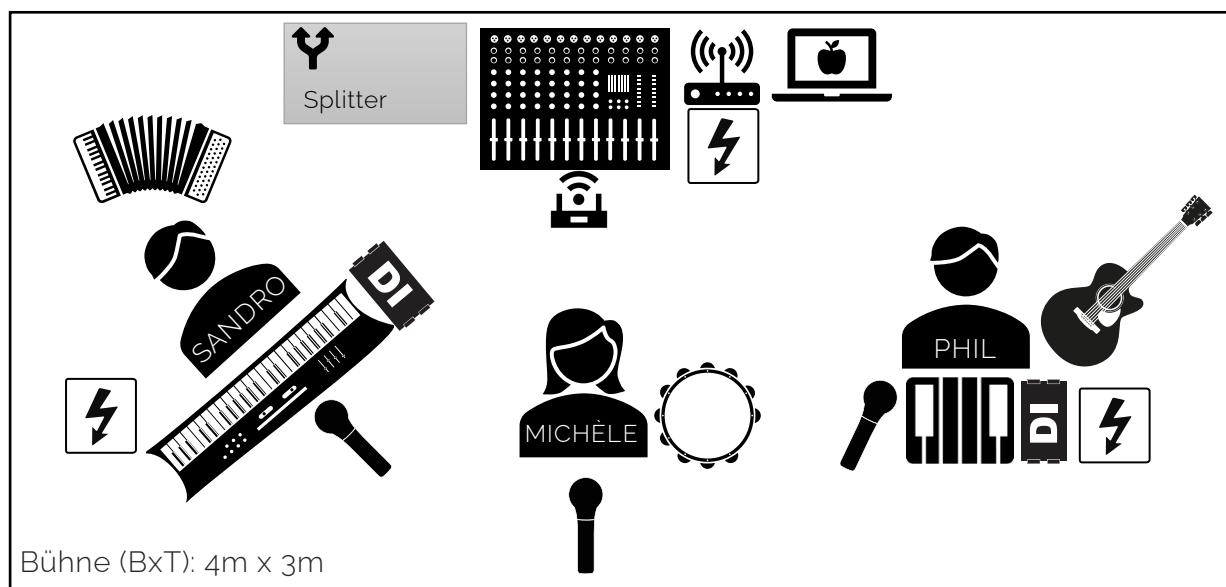

ANSHELLE

www.anshelle.ch • info@anshelle.ch

Tech Contact: Phil Küffer +41 79 520 90 62

Anshelle Technical Rider

Anshelle bringen das eigene Material inkl. Tontechniker und In-Ear-System (Presonus StudioLive RM32AI) mit. Der Veranstalter stellt lediglich eine Bühne, Licht, Stromversorgung an den gekennzeichneten Stellen und ein der Lokalität angepasstes PA-System (FOH).

Stage Plot

Input List

CH	Instrument	Mic	Stand	Own
01	Vocals Michèle	Shure Beta 58A	tall (no boom)	yes
02	Vocals Phil	Sennheiser 935	tall	yes
03	Xylophon	Lineaudio CM4 (cond.)	small	yes
04	Acoustic Guitar	XLR (DI)		yes
05-06	Keyboard L+R	XLR (DI)		yes
07	Vocals Sandro	Shure SM 58	tall	yes
08	Backing Track - Click	In-ear ONLY		
09	Backing Track - Count In	In-ear ONLY		
10	Backing Track - Bass	Firewire		
11-12	Backing Track - Drums	Firewire		
13-14	Backing Track - Guitars	Firewire		
15-16	Backing Track - Keys	Firewire		
17-18	Backing Track - Vocals	Firewire		